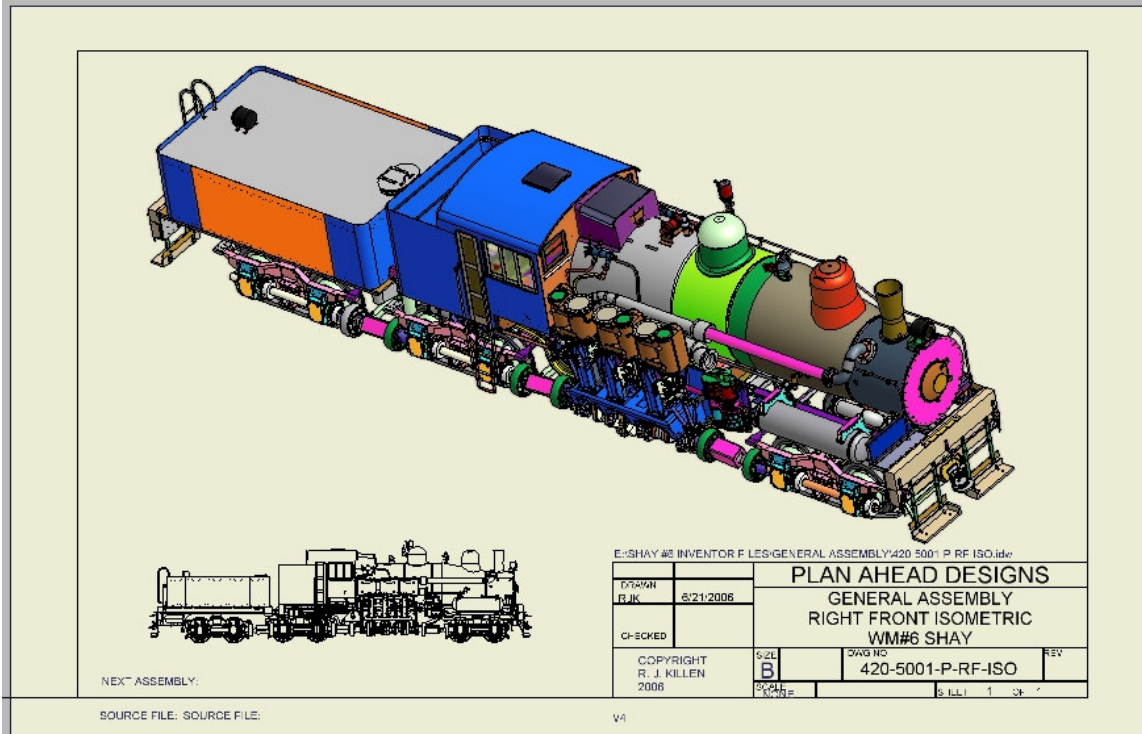

WM #6 SHAY LIVE STEAM LOCOMOTIVE

#7 General assembly;

Approx. 40 DRAWINGS IN 93 sheets

Shipping weight: 2-1/2 Pound

US \$30 plus shipping

ERROR: stackunderflow
OFFENDING COMMAND: ~

STACK: