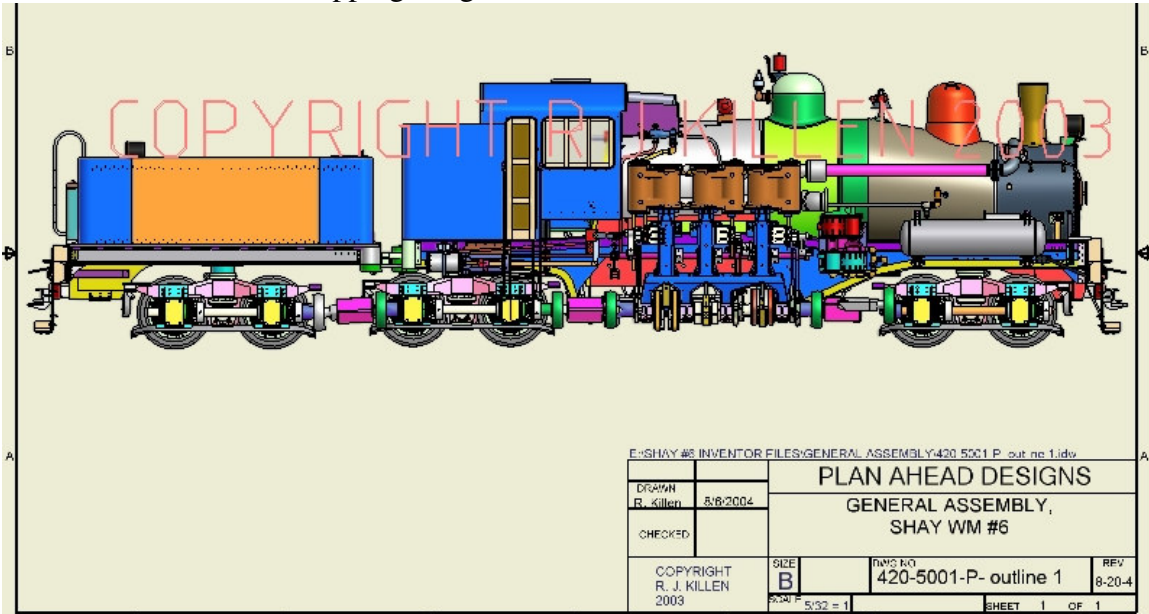

WM #6 SHAY LIVE STEAM LOCOMOTIVE

#7 General assembly;

Approx. 40 DRAWINGS IN 93 sheets

Shipping weight: 2-1/2 Pound

US \$30 plus shipping

ERROR: stackunderflow
OFFENDING COMMAND: ~

STACK: